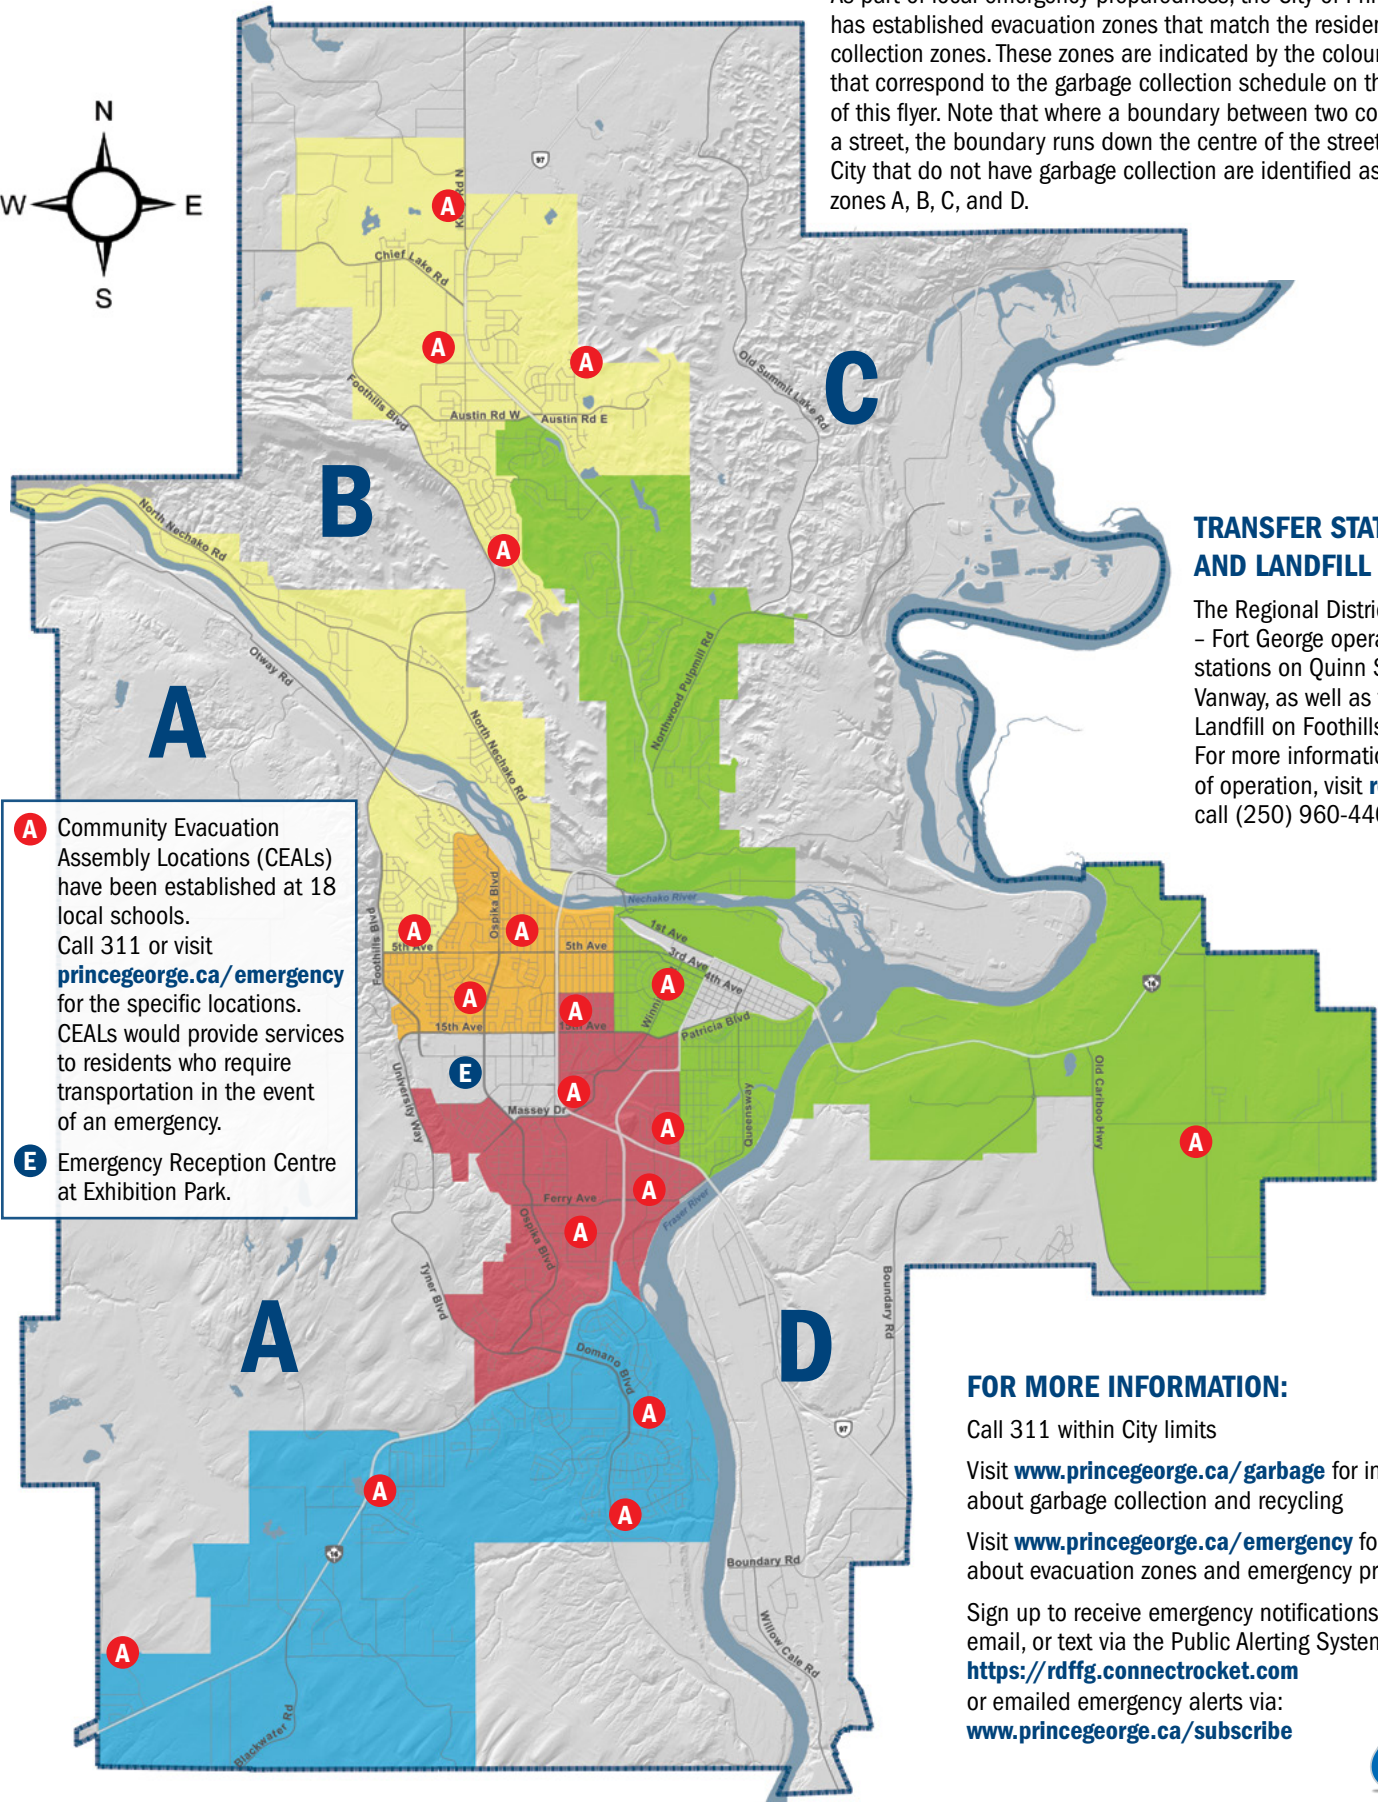

BE BEAR AWARE

An average of 35 bears are destroyed in Prince George every year. Many are attracted to garbage carts and residential properties in search of food. You can help save a bear's life and improve the safety of our community by following these City bylaw regulations:

- Secure your garbage in a bear-resistant location such as a garage or shed.
- Place your garbage cart at the curb no earlier than 4:00am on collection day and remove it by 7:00pm that day.
- Remove bear attractants such as bird feeders, fruit, and pet food and keep your BBQ clean.

Failure to comply with City bylaws may result in a fine. View more info and Bear Smart tips at princegeorge.ca/wildlife.

GARBAGE COLLECTION AREAS AND EVACUATION ZONES

As part of local emergency preparedness, the City of Prince George has established evacuation zones that match the residential garbage collection zones. These zones are indicated by the colours on the map that correspond to the garbage collection schedule on the other side of this flyer. Note that where a boundary between two colours follows a street, the boundary runs down the centre of the street. Areas of the City that do not have garbage collection are identified as evacuation zones A, B, C, and D.