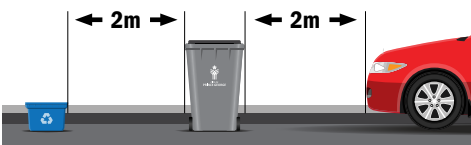

Carts must be at the curb by 8:00am on the day of collection, but no earlier than 4:00am.

Give It Space

Provide at least 2m of clearance on all sides, including from your recycling bins.

RECYCLING

Recycle BC provides curbside recycling in Prince George. Information about recyclables, collection schedules, and local recycling depots is available at recyclebc.ca/prince-george.